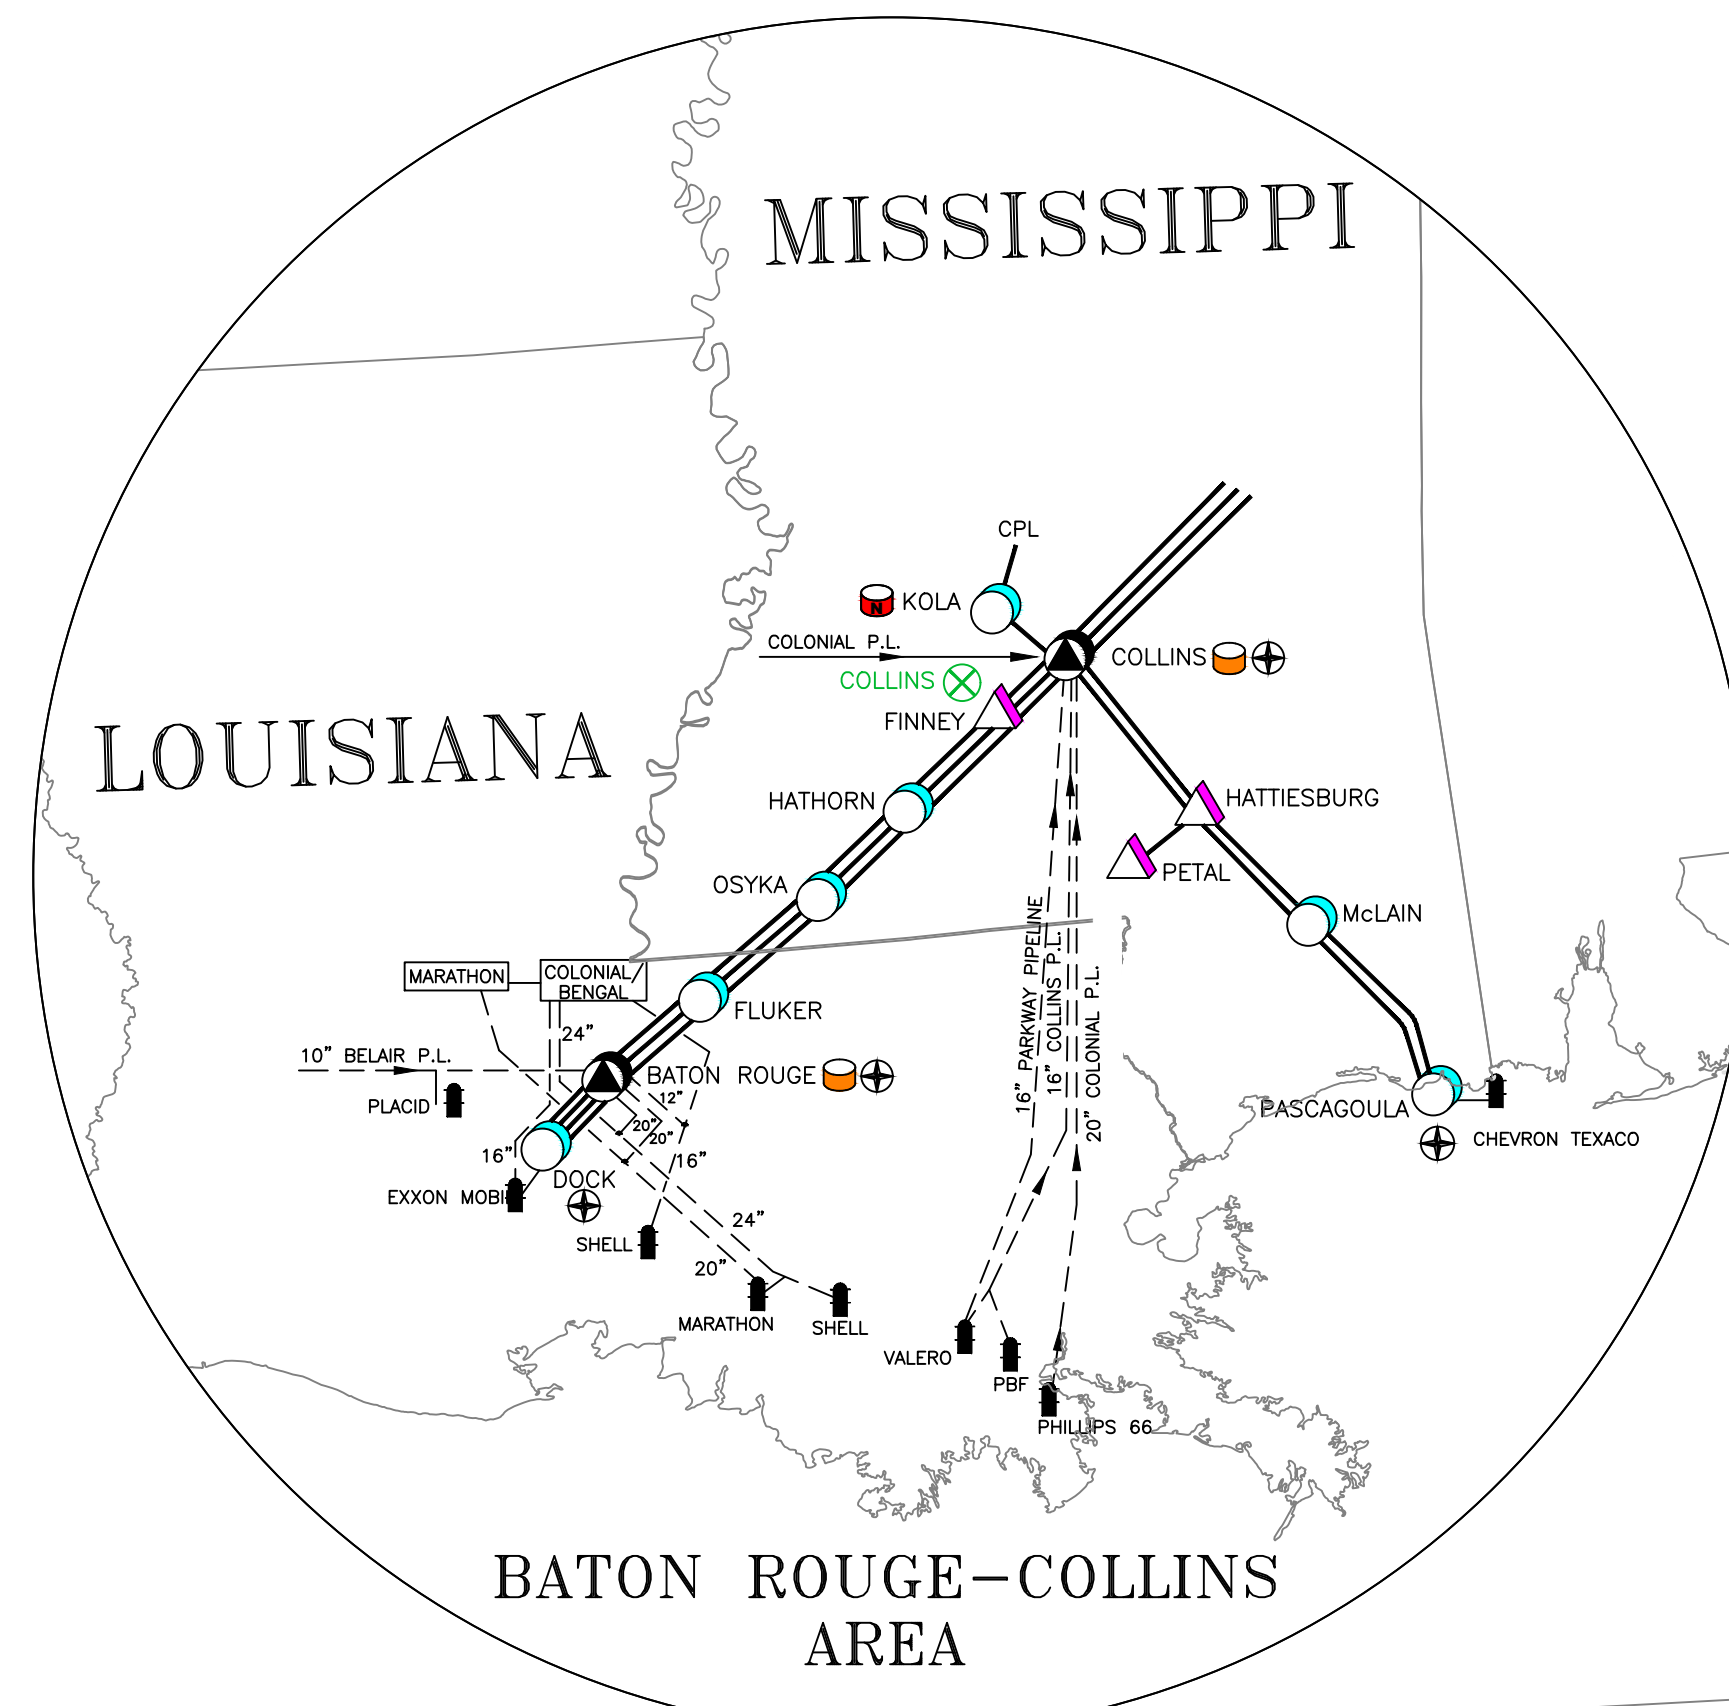

PRODUCTS (SE) PIPE LINE CORPORATION

- LEGEND**
- PRODUCTS (SE) PIPE LINE CORPORATION
- PIPELINE
 - PUMPING STATION
 - △ DELIVERY TERMINAL
 - ⊙ PUMPING STATION AND DELIVERY TERMINAL
 - ⊕ ALL PRODUCTS TANK FARM
 - ⊖ GASO TANK FARM
 - ⊗ FUEL TANK FARM
 - ⊘ AVIATION TURBINE FUEL TANK FARM
 - ⊙ NON COMMON CARRIER TANKAGE
 - ⊕ INPUT POINT
 - ⊖ REFINERY