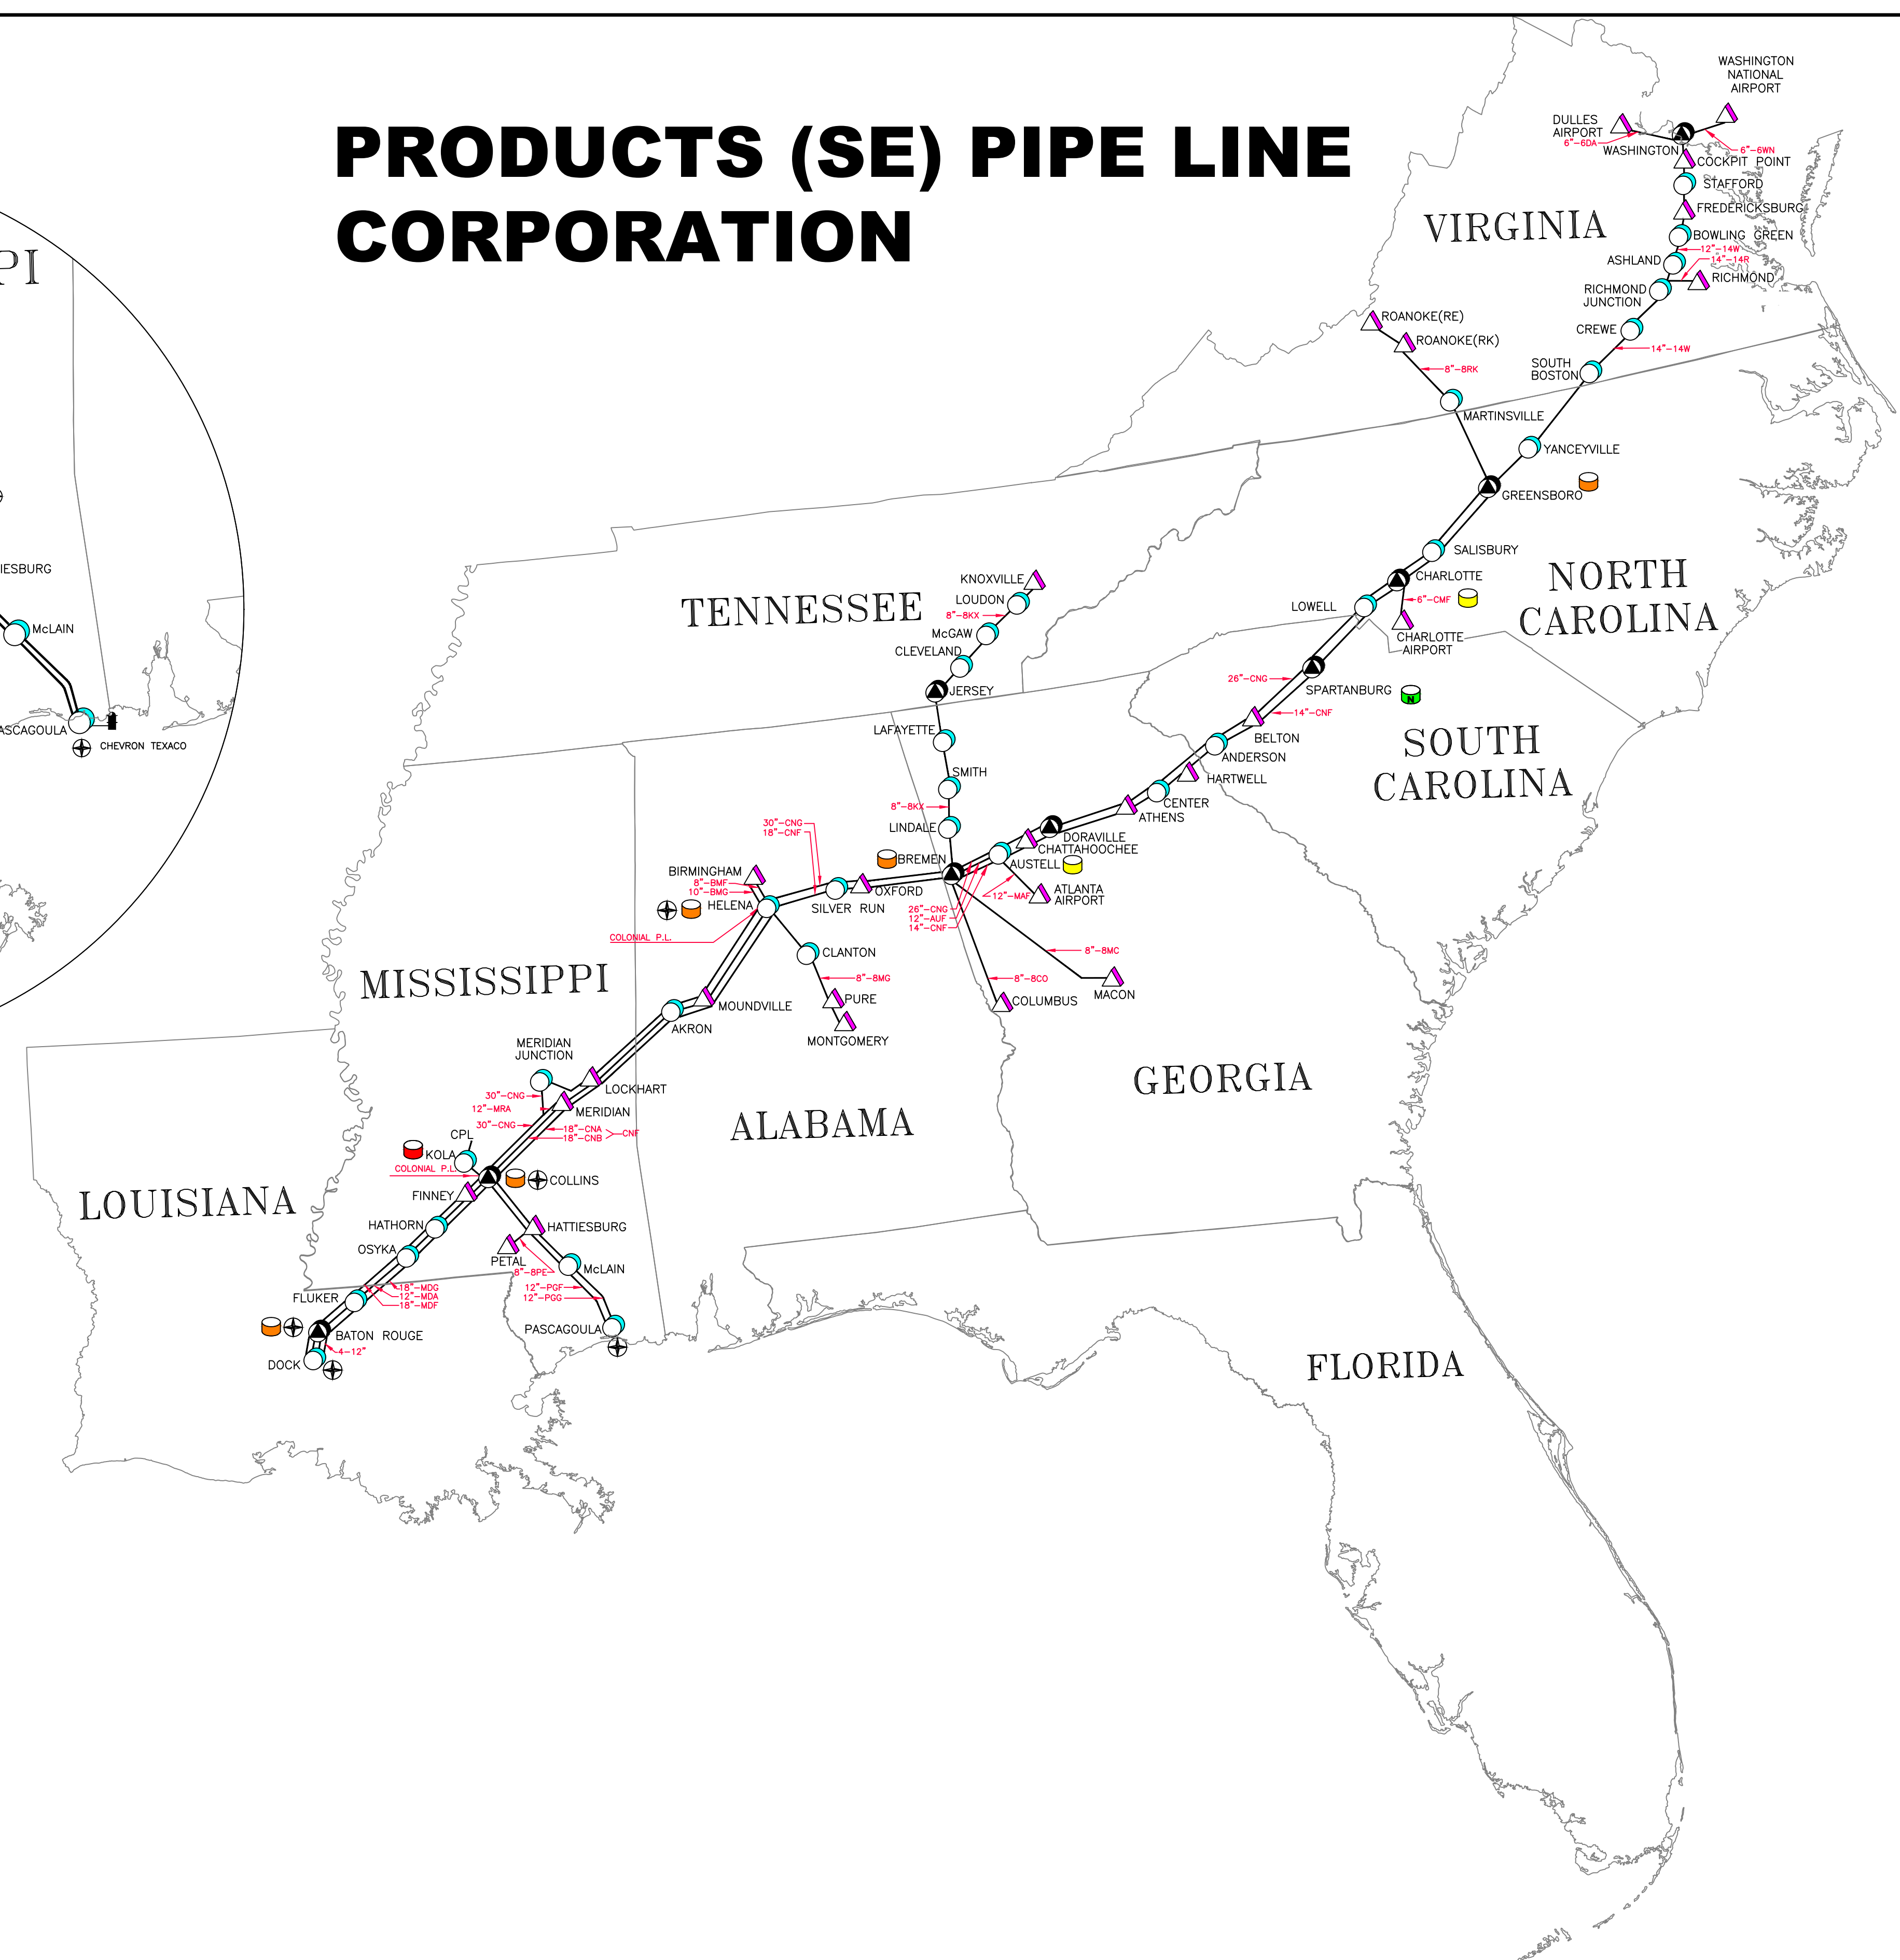

PRODUCTS (SE) PIPE LINE CORPORATION

- LEGEND**
- PRODUCTS (SE) PIPE LINE CORPORATION
- PIPELINE
 - PUMPING STATION
 - △ DELIVERY TERMINAL
 - ⊙ PUMPING STATION AND DELIVERY TERMINAL
 - ⊕ ALL PRODUCTS TANK FARM
 - ⊖ GASO TANK FARM
 - ⊗ FUEL TANK FARM
 - ⊘ AVIATION TURBINE FUEL TANK FARM
 - ⊙ NON COMMON CARRIER TANKAGE
 - ⊕ INPUT POINT
 - ⊖ REFINERY