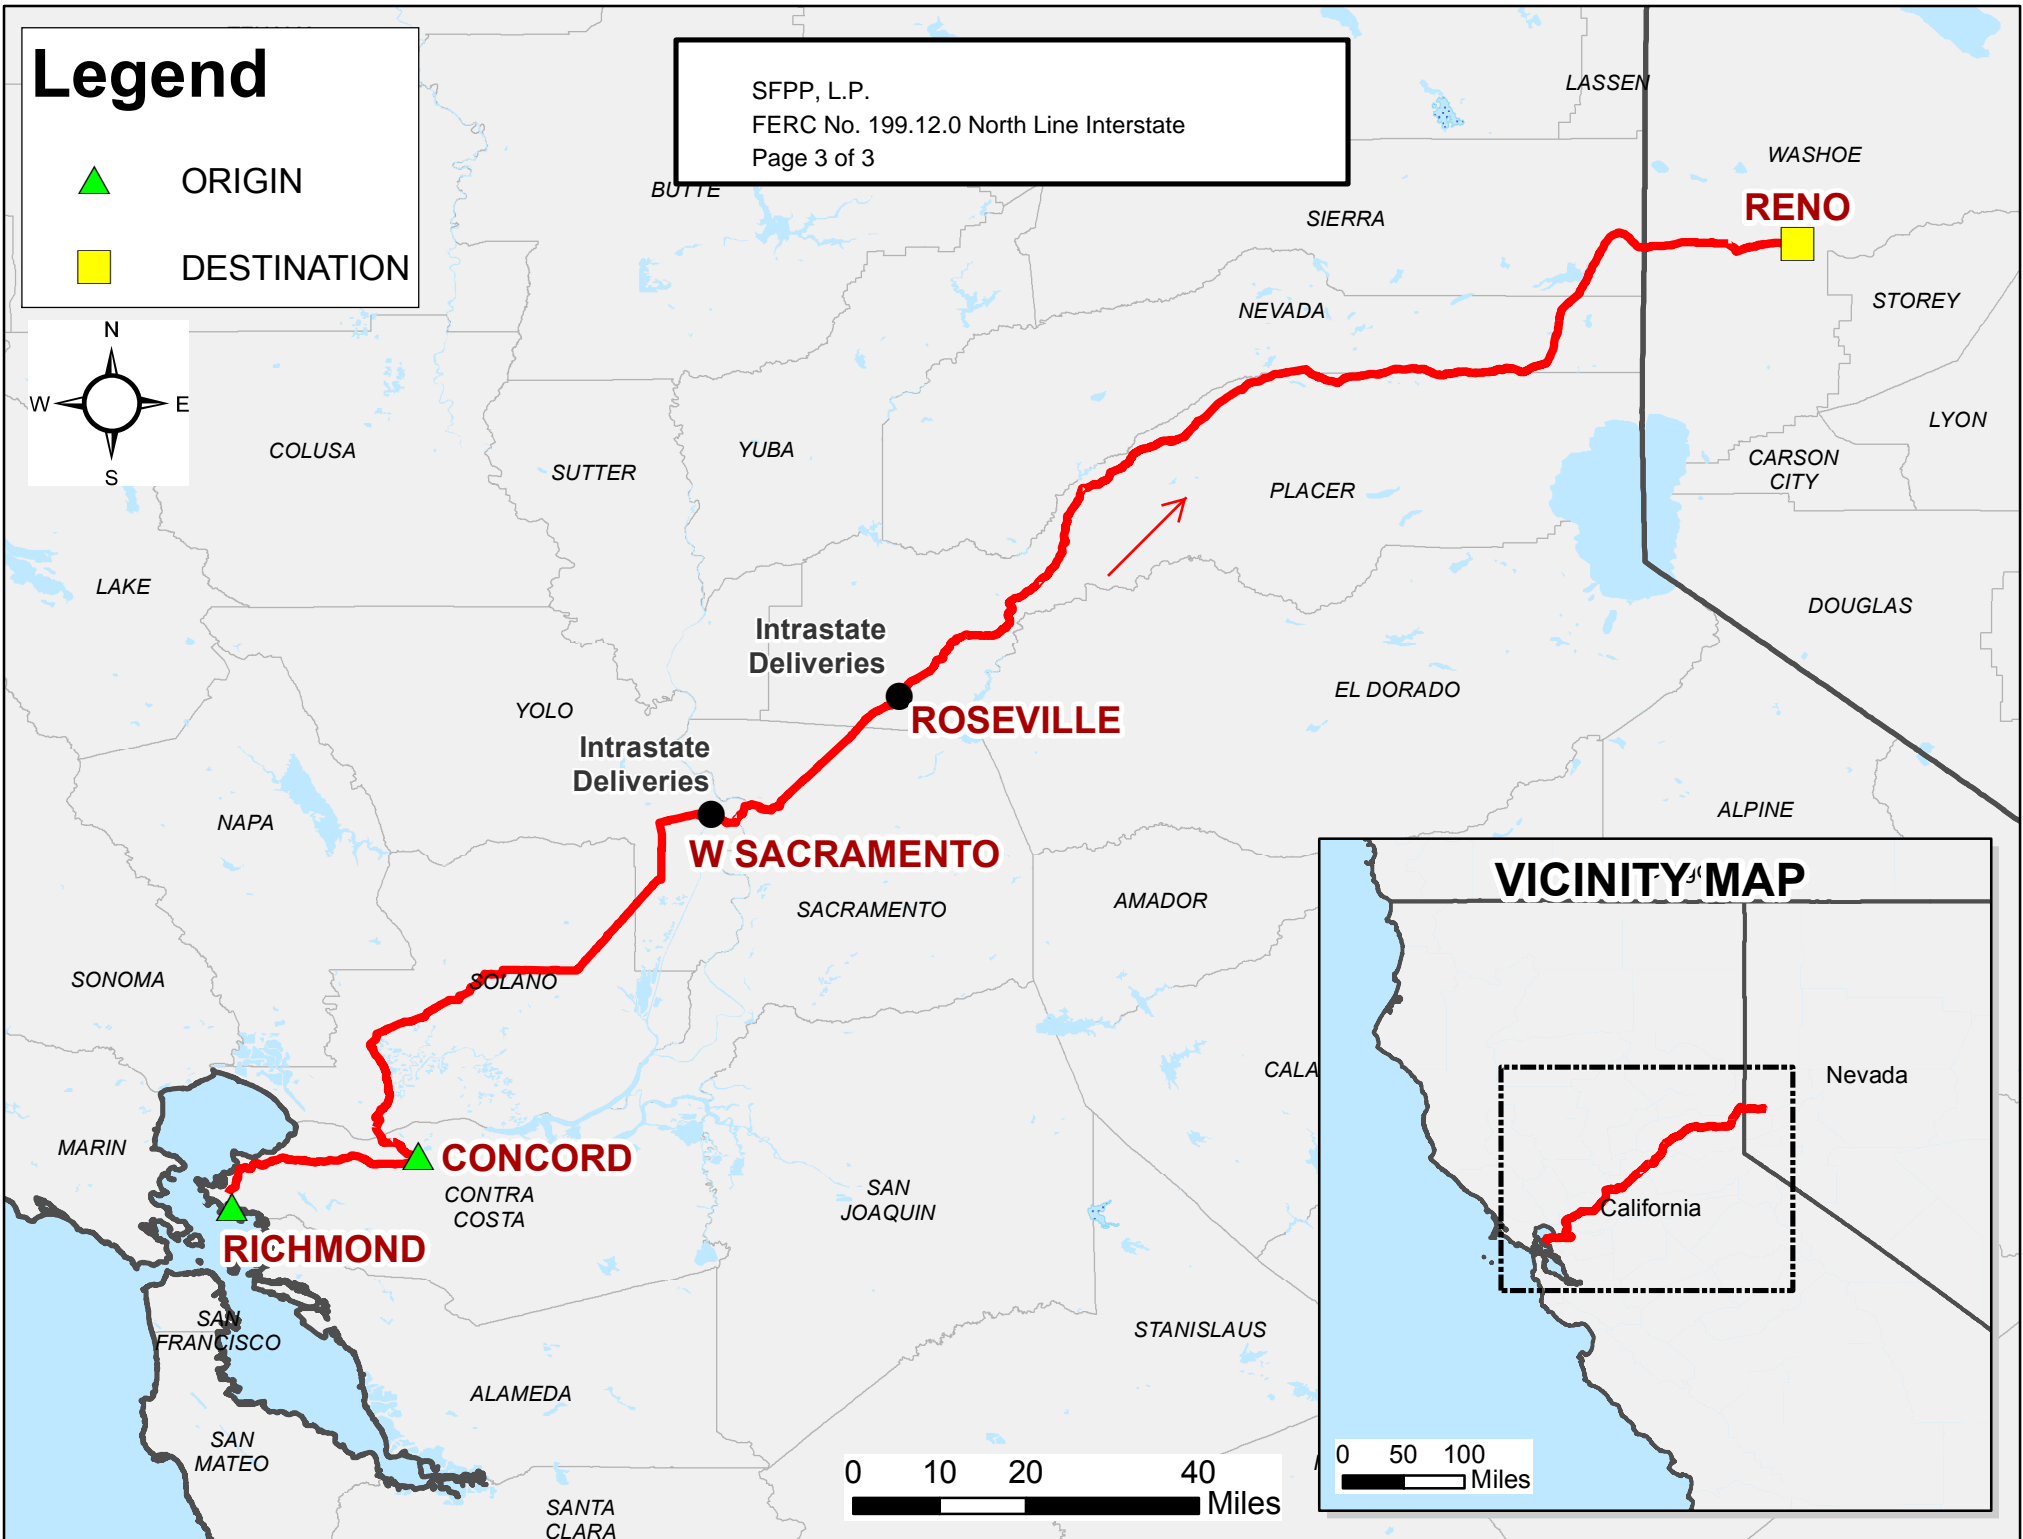

# Legend

 ORIGIN

 DESTINATION

SFPP, L.P.  
FERC No. 199.12.0 North Line Interstate  
Page 3 of 3

## VICINITY MAP

0 50 100  
Miles

0 10 20 40  
Miles